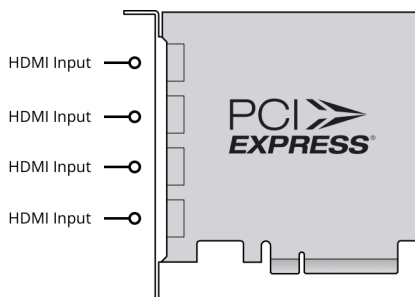

Computer Interface

PCI Express 8 lane generation 3, compatible with 8 and 16 lane PCI Express slots.