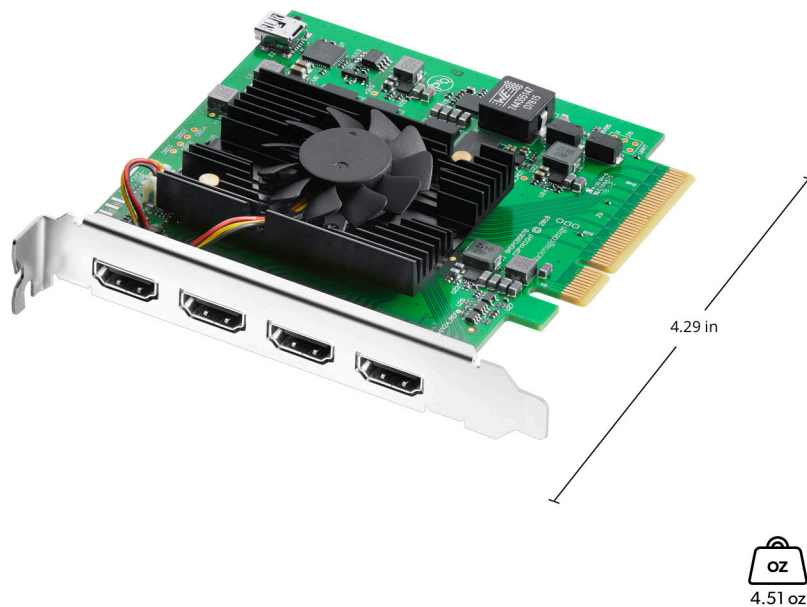

HD Video Standards

720p50, 720p59.94, 720p60
1080p23.98, 1080p24, 1080p25,
1080p29.97, 1080p30, 1080p50,
1080p59.94, 1080p60
1080i50, 1080i59.94, 1080i60

Ultra HD Video Standards

2160p23.98, 2160p24, 2160p25,
2160p29.97, 2160p30, 2160p50,
2160p59.94, 2160p60

4K Video Standards

4Kp23.98 DCI, 4Kp24 DCI, 4Kp25 DCI,
4Kp29.97 DCI, 4Kp30 DCI, 4Kp50 DCI,
4Kp59.94 DCI, 4Kp60 DCI

Digital Video Interface (DVI)

Standards

640x480p60, 800x600p50,
800x600p60, 1440x900p50
1440x900p60, 1440x1080p50
1440x1080p60, 1600x1200p50,
1600x1200p60, 1920x1200p50,
1920x1200p60, 1920x1440p50,
1920x1440p60, 2560x1440p50,
2560x1440p60, 2560x1600p50,
2560x1600p60

Audio Sampling

Television standard sample rate of 48
kHz and 24 bit.

HDMI Color Precision

8, 10, 12-bit RGB 4:4:4 in all modes up
to 4Kp30 DCI and 8, 10-bit YUV 4:2:2
and 4:2:0 in all modes. 8-bit RGB 4:4:4
in all DVI modes.

Color Space

REC 601, REC 709, REC 2020

HDMI Video Sampling

4:4:4, 4:2:2 and 4:2:0

HDMI Configuration

HDMI 2.0b supports Deep Color and
HDR.

Multiple Rate Support

HDMI inputs are switchable between
SD, HD, Ultra HD, 4K DCI and DVI
modes.

Copy Protection

HDMI input is unable to capture from
copy protected HDMI sources. Always
confirm copyright ownership before
capture or distribution of content.

Physical Specifications