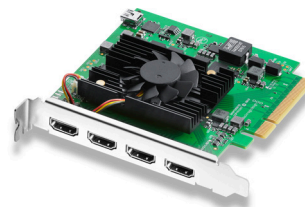

# DeckLink Quad HDMI Recorder

**\$545**

DeckLink Quad HDMI Recorder is a high performance PCIe card that lets you capture from 4 different HDMI sources in any combination of SD, HD, Ultra HD, 4K and even computer formats, all at the same time! Featuring 4 independent HDMI 2.0b input connections, DeckLink Quad HDMI is like getting 4 separate and customizable capture cards in one, making it perfect for software live switching, real time computer game capture, streaming and more!