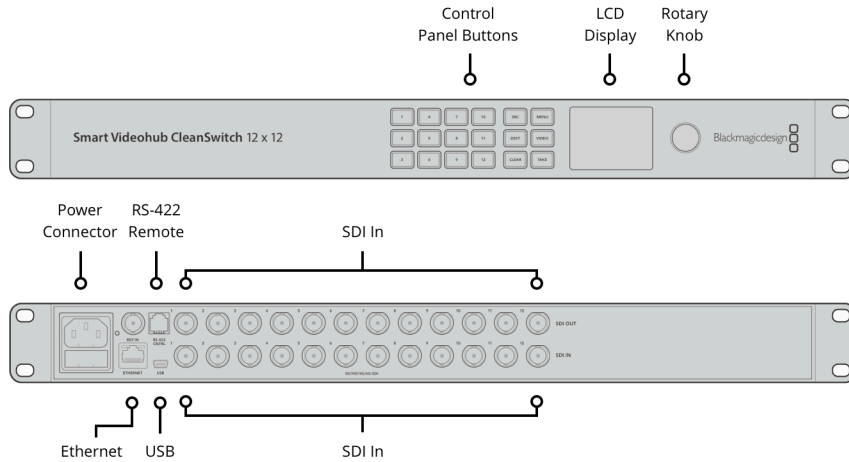

### Front Panel Router Control

12 buttons for local control of Videohub. 6 buttons and scroll wheel for control of LCD display or RJ45 Ethernet.

### Router Configuration

Via front panel LCD or RJ45 Ethernet.

### RS-422 Router Control

1 x input for controlling router crosspoint switching.