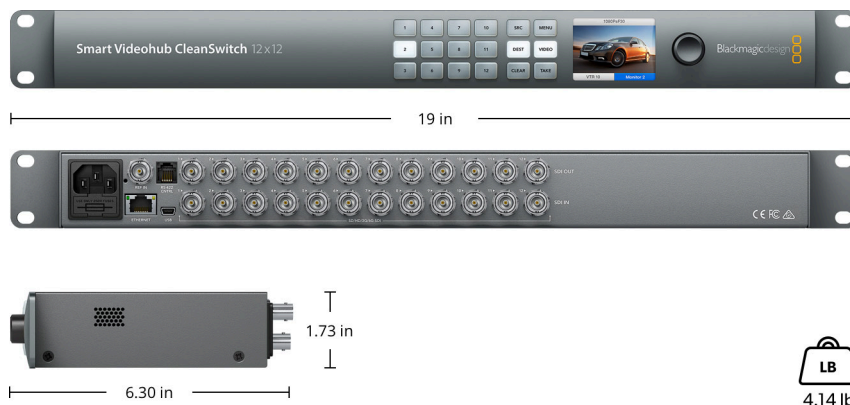

Software

Software Control

Router control included free for Windows™ and Mac™.

Internal Software Upgrade

Via included updater application.

Operating Systems

Mac 10.15 Catalina,
Mac 11.1 Big Sur or later.

Windows 10, 64-bit.

Display

Built in LCD for video and menu settings.

Power Requirements

Power Fail Protection

Router connections preserved and restored instantly at power on.

Power Supply

IEC power cable required. 100 - 240V AC input.

Physical Specifications