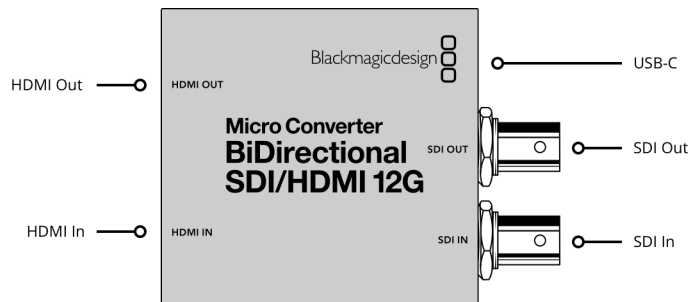

$159

Connections

SDI Video Inputs

1

HDMI 2.0 Video Outputs

1 x type A.

Updates, Configurations and Power

USB Type-C.

SDI Video Outputs

Automatically matches the HDMI video input.

SDI Rates

270Mb, 1.5G, 3G, 6G, 12G.

Reclocking

Yes

HDMI 2.0 Video Inputs

1 x type A.

Multi Rate Support

Auto detection of SD, HD, 2K, Ultra HD and 4K.