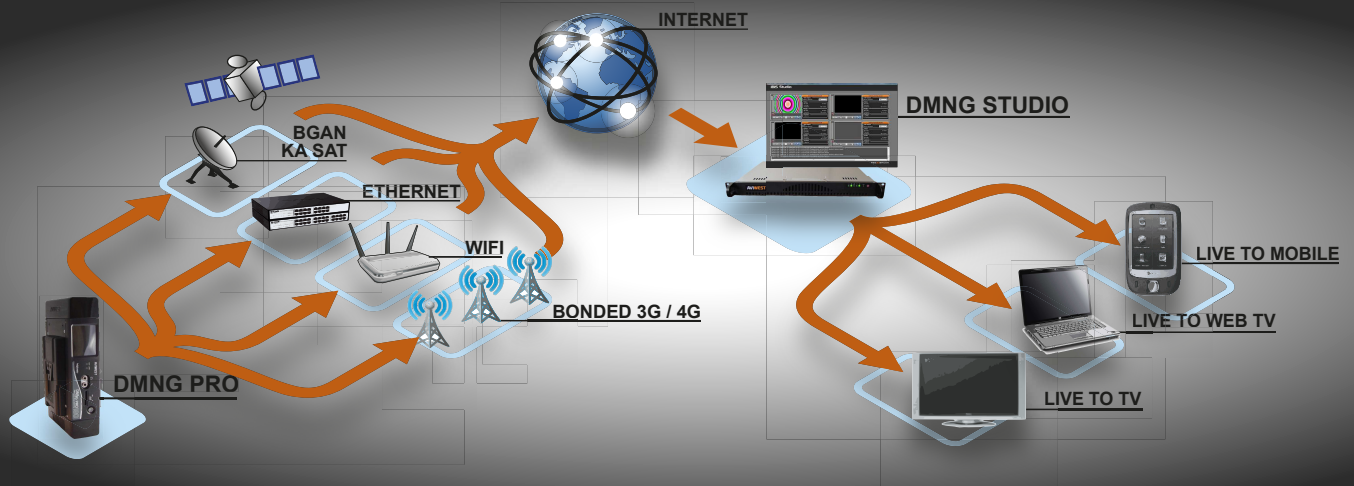

DMNG PRO SYSTEM OVERVIEW

DMNG PRO MAIN SPECIFICATIONS

		DMNG PRO 180	DMNG PRO 140	DMNG PRO 100	
Main Functions	Live	Yes	Yes	Yes	
	Store & Forward	Yes	Yes	Yes	
	Return IFB channel	Yes	Yes	Yes	
	Tally Light	Yes	Yes	Yes	
	Built-in GPS	optional	optional	optional	
	Input Interfaces	HD/SD-SDI embedded audio (BNC)	Yes	Yes	Yes
Input Interfaces	Composite (BNC)	Yes	Yes	Yes	
	Analog Audio L&R (BNC)	Yes	Yes	Yes	
	HDMI (1.3)	Yes	Yes	Yes	
	ASI-TS out (BNC)	Yes	Yes	Yes	
	Other Interfaces	Gigabit Ethernet (Streaming, BGAN,...)	2	2	2
Networks	USB 2.0 (Store, USB modems,...)	2	2	2	
	RS232, RS485	Yes	Yes	Yes	
	SD Card slot (store)	Yes	Yes	Yes	
	3G/4G-LTE build-in Modems	8	4	-	
	3G/4G-LTE high efficiency custom antennas	8	4	-	
	Additional external USB Modems	2	2	2	
	Built-in Wifi with high efficiency custom antenna	Yes	Yes	-	
	BGAN	Yes	Yes	Yes	
	Ka Band Satellite	Yes	Yes	Yes	
	Ethernet	Yes	Yes	Yes	
Video Compression	H.264/AVC Main/High Profile level 4	Yes	Yes	Yes	
	1080i/p @ 25/29.97 fps	Yes	Yes	Yes	
	720p @ 50/59.94 fps	Yes	Yes	Yes	
	576i and 480i @ 25/29.97 fps	Yes	Yes	Yes	
	Bit rates: 128 Kbps to 10 Mbps	Yes	Yes	Yes	
	CBR / VBR / Capped VBR	Yes	Yes	Yes	
Audio Compression	HE-AAC; HE-AAC v2	Yes	Yes	Yes	
	Dual mono / Stereo	Yes	Yes	Yes	
	Bit rates: 32 to 128 Kbps	Yes	Yes	Yes	
Configuration	Touch screen	Yes	Yes	Yes	
	Web GUI (any devices)	Yes	Yes	Yes	
	Remote configuration (from receiver)	Yes	Yes	Yes	
Power Supply	11-24V input XLR 4 pins - hot swap	Yes	Yes	Yes	
	Female (Camera side) V-Mount or Gold Mount plate	Yes	Yes	optional	
	Male (Battery side) V-Mount or Gold Mount plate	optional	optional	-	
Dimensions	Dimensions	245x128x55mm	215x128x55mm	180x128x55mm	
	Weight (Kg)	1.16	1.11	0.92	
	Weight (Lb):	2.55	2.44	2.02